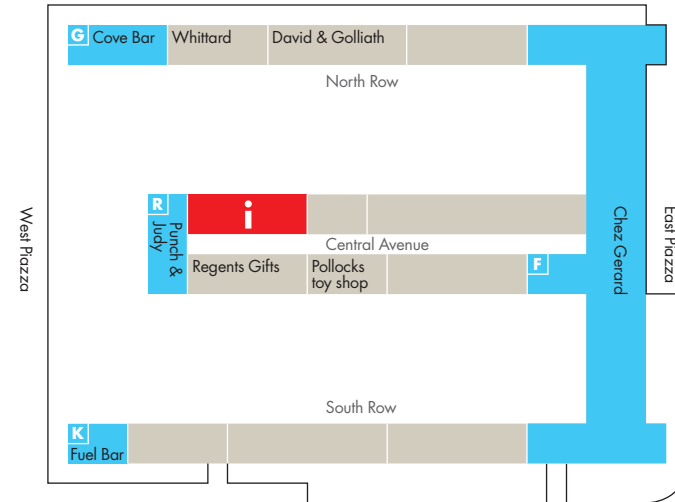

T

75 Tales of India	E6
Ted Baker	Q15/R13
Tesco Metro	H10
76 TGI Fridays	A16
77 Thai Pin	E19
Thorntons chocolate	N19
Tie Rack	S13
Timberland	P8
Tin Tin Shop	P12
78 Tobiko Sushi	H8
Toni & Guy hair salon	G18
Trevor Sorbie hair salon	J8
79 Tuttons Brasserie	O22
Tzar	J12

V

Vodafone	S13
Von Dutch	Q13

W

80 Wagamama	G21
81 Wahaca	A14
82 Walkabout pub	F17
Warehouse	P9
Waterstones	G9
5 West Cornwall Pasty Co.	N19
83 White Lion pub	S15
Whittard	N19
Wonder Gifts	N19
Woodhouse	K4
Whistles	N19

Z

Zara	U15
84 Zizzi	U21

Market Building Plan (Grid Ref. N19)

1st Floor

Ground Floor

Lower Ground Floor