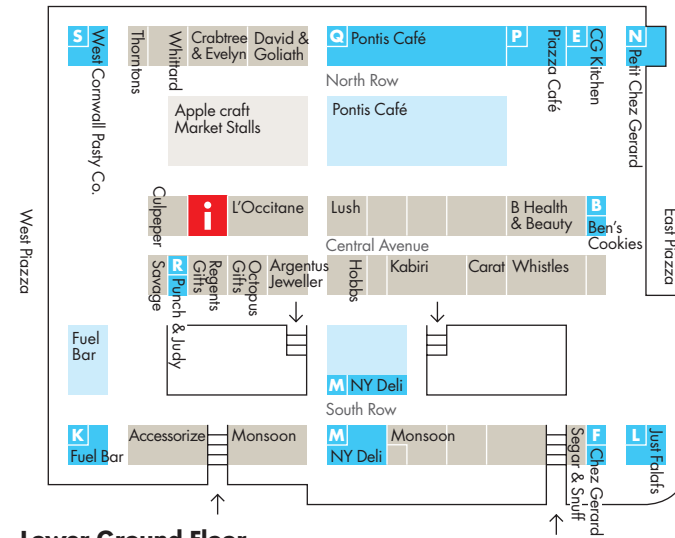

F

24 Farmer Brown	E4
Field & Trek	F20
25 Fire & Stone	E18
26 The Forge	K7
Formes	F15
Fossil	Q16
Fred Perry	Q19
French Connection	S15
K Fuel Bar	N19
Full Circle	O13

G

Games Workshop	N19
Gap	Q11
Gap Kids	Q10
27 Garden Patisserie	B17
Garden Pharmacy	R10
28 Giovanni's	E5
Godiva Chocolates	Q23
29 Gourmet Burger Kitchen	D18
30 Grand (Indian)	E4

M

Maharishi	L10
46 Manorom	D19
47 The Maple Leaf pub	F19
Marks & Spencer	T13
48 Masala Zone	T17
49 Maxwells	R16
Mexx	S12
Molton Brown	P23
Monsoon	R16/S13/N19
Moss Bros	J10
Muffinski's	L14
Muji	O9

N

50 The Nags Head pub	S15
51 Nandos	B15
Natwest bank	H18
Nauticalia	N19
52 Navajo Joes	K11
M New York Deli	N19
Next	M7
Nicole Farhi	Q21/P14
Nigel Hall	M11
Nine West	Q17
No.8 Gallery	H8
The North Face	F21
Nowhere	L5

V

Vodafone	S13
Von Dutch	Q13

W

80 Wagamama	G21
81 Wahaca	A14
82 Walkabout pub	F17
Warehouse	P9
Waterstones	G9
5 West Cornwall Pasty Co.	N19
83 White Lion pub	S15
Whittard	N19
Wonder Gifts	N19
Woodhouse	K4
Whistles	N19

Z

Zara	U15
84 Zizzi	U21

Market Building Plan (Grid Ref. N19)

1st Floor

Ground Floor

Lower Ground Floor