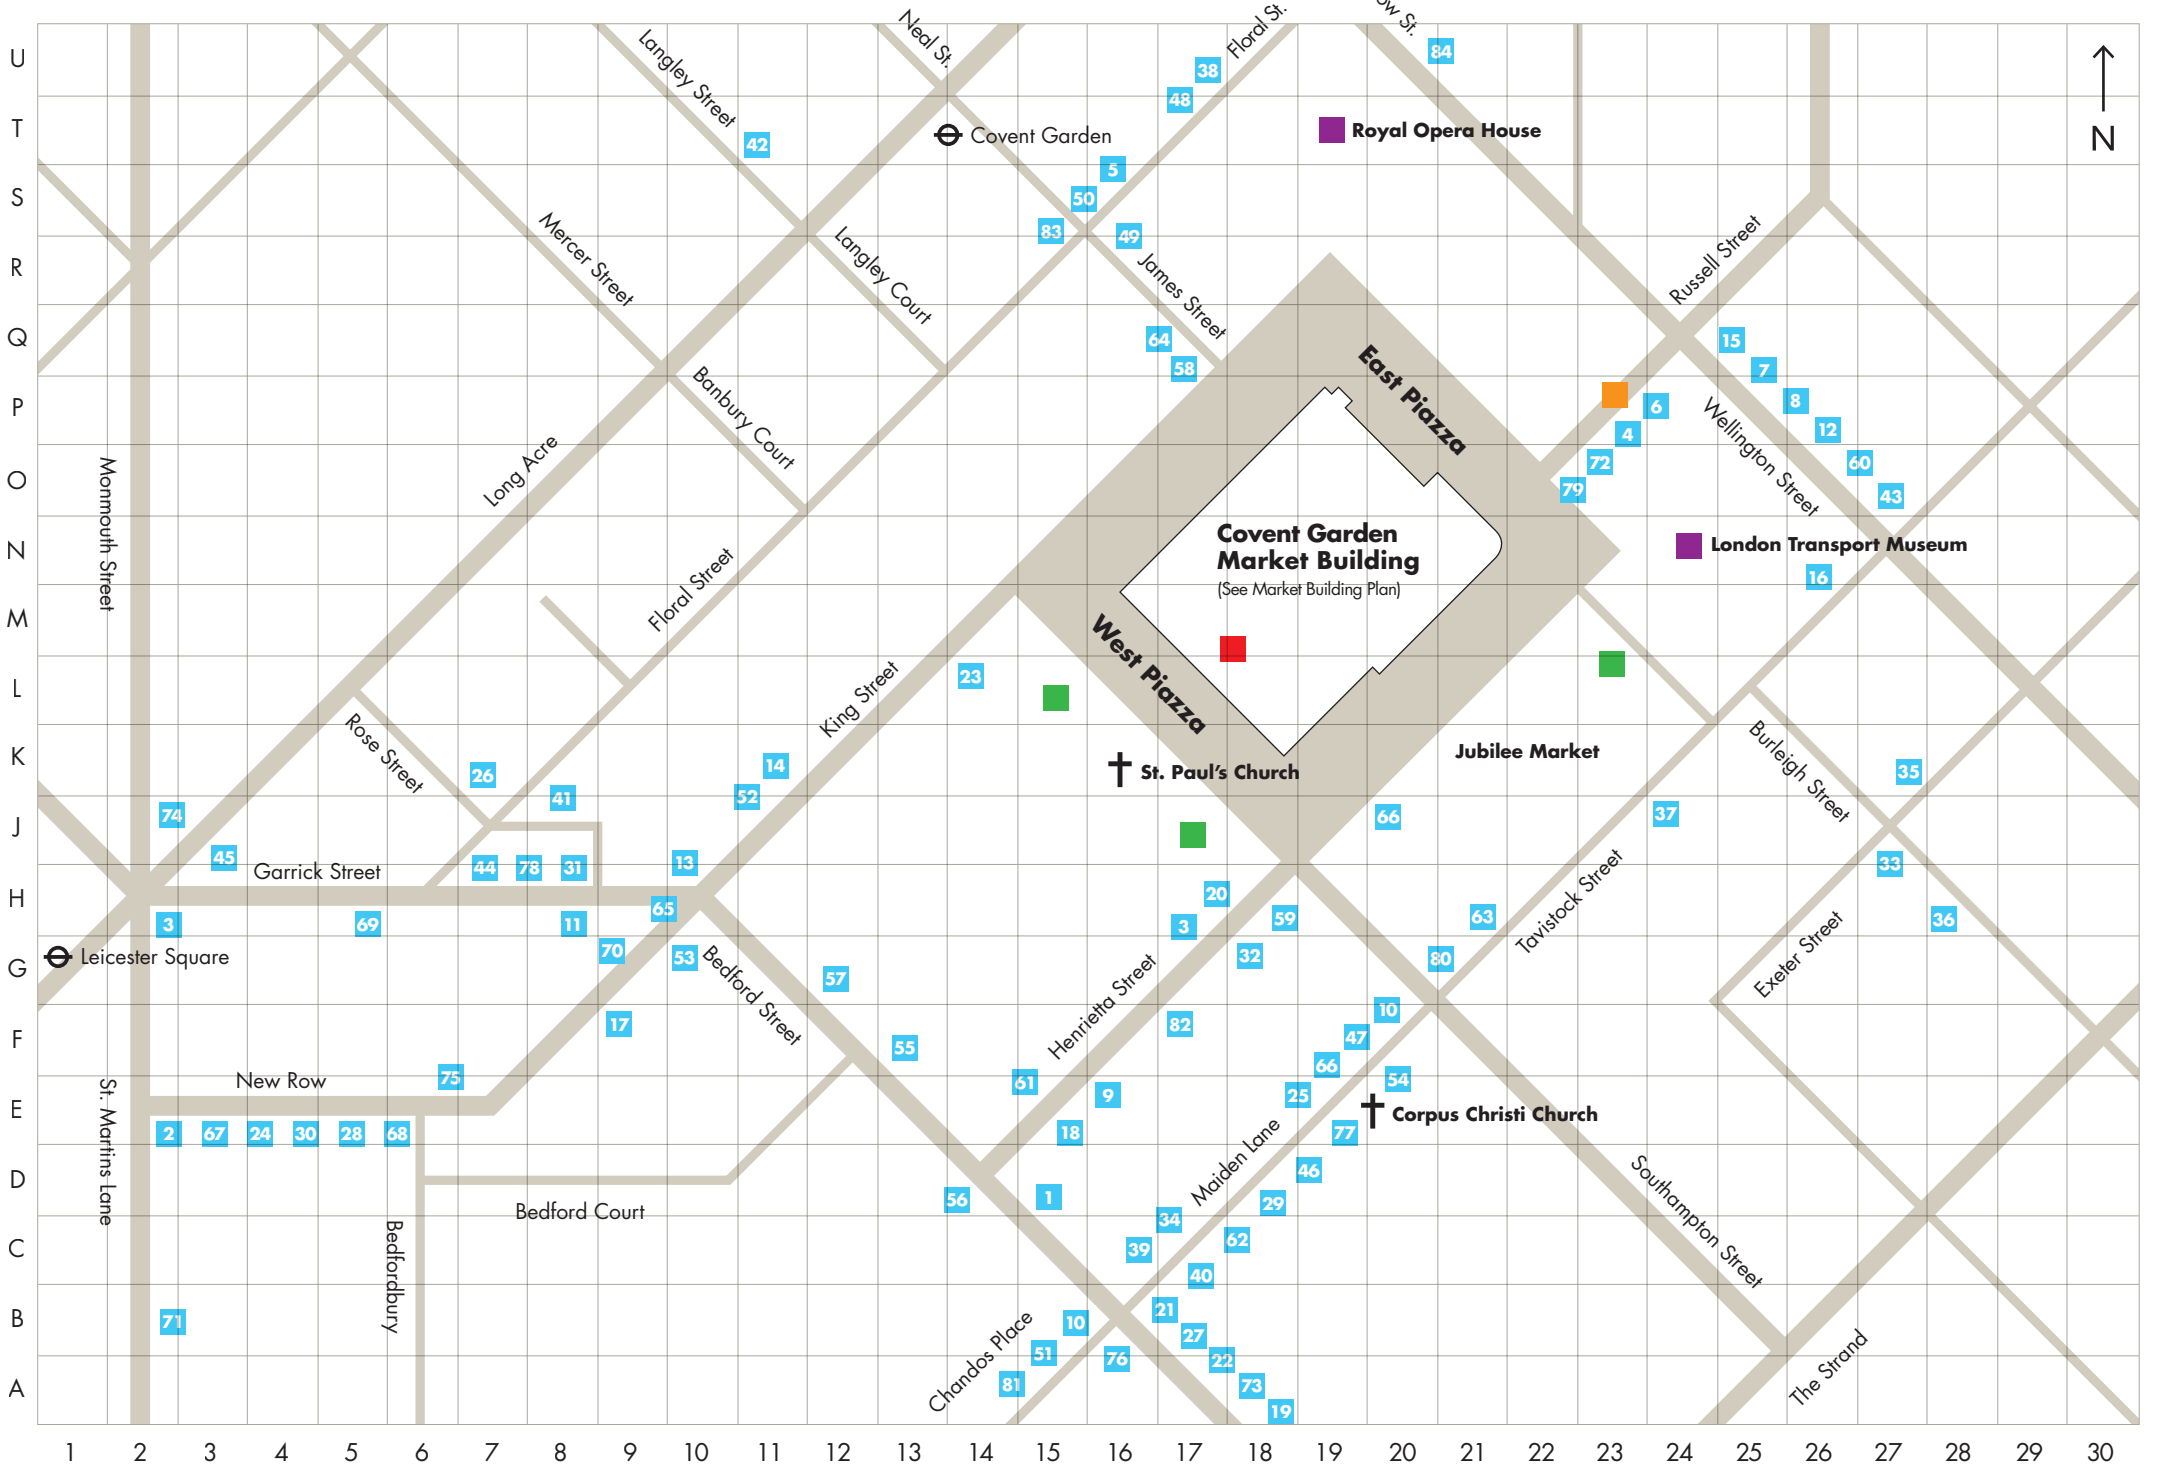

Store & Restaurant Directory

To use this map first find the Shop or Restaurant from the list below, then locate it on the map using its grid reference. Stores & Restaurants located in the Market Building are also marked – please refer to the Market Building Plan. (Right)

D

19 Dacca (Indian)	A18
-------------------	-----

David & Goliath	N19
Destiny	L14
20 Diner	H17
Disney	Q18
Dune	R15

E

East	P22
21 Eat	B17
22 Elizabeth Patisserie	A17
Eric Snook	N19
Esprit	N8
23 The Essex Serpent pub	L14

F

24 Farmer Brown	E4
Field & Trek	F20
25 Fire & Stone	E18
26 The Forge	K7
Formes	F15
Fossil	Q16
Fred Perry	Q19
French Connection	S15
K Fuel Bar	N19
Full Circle	O13

G

Games Workshop	N19
Gap	Q11
Gap Kids	Q10
27 Garden Patisserie	B17
Garden Pharmacy	R10
28 Giovanni's	E5
Godiva Chocolates	Q23
29 Gourmet Burger Kitchen	D18
30 Grand (Indian)	E4

V

Vodafone	S13
Von Dutch	Q13

W

80 Wagamama	G21
81 Wahaca	A14
82 Walkabout pub	F17
Warehouse	P9
Waterstones	G9
5 West Cornwall Pasty Co.	N19
83 White Lion pub	S15
Whittard	N19
Wonder Gifts	N19
Woodhouse	K4
Whistles	N19